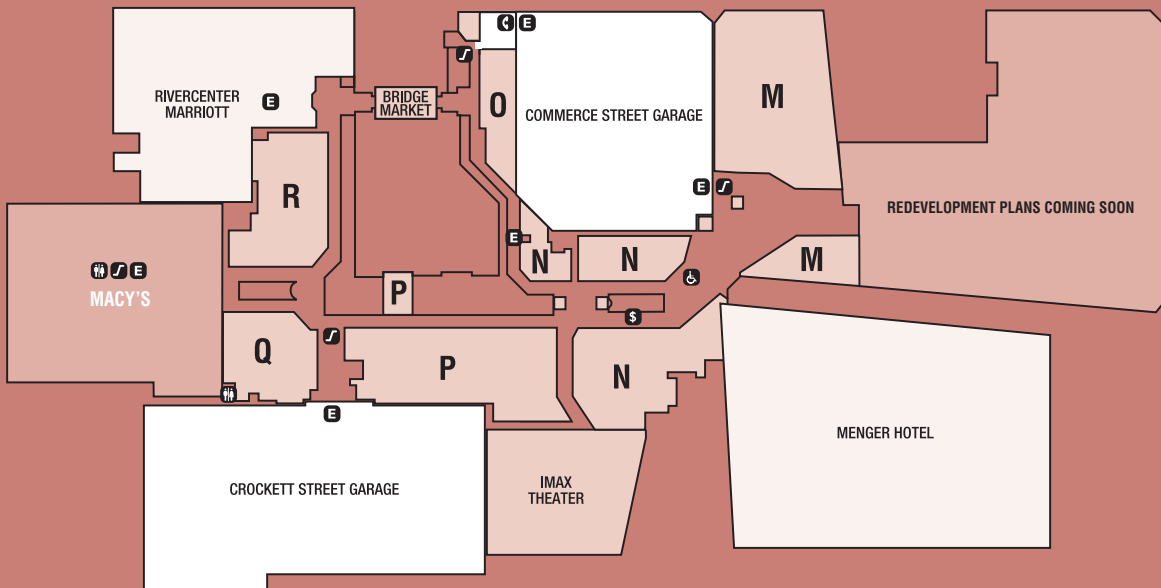

FOOD COURT & SNACKS

- M Auntie Anne's Pretzels 210-223-2291
- B Big Easy Cajun 210-281-0886
- B Cinnabon 210-223-5399
- B Dainy Queen 210-223-8787
- B Gourmet Kabob House 210-270-9290
- N Great American Cookie Co. 210-472-2447
- F Great American Cookie Co. 210-472-2447
- B Great Wraps 210-224-2614
- B Le Petit Bistro 210-223-9879
- B Little Tokyo 210-270-7888
- B Luciano's 210-226-7295
- A Marble Slab Creamery 210-227-9100
- A Nestlé Toll House Café 210-222-2280
- B Sbarro's Italian Eatery 210-227-5452
- B Side Wok Café 210-225-7965
- A Starbucks 210-212-4472
- N Sweet Factory 210-225-7762

ENTERTAINMENT

- S AMC 9 Theaters 210-558-9988
- IMAX Theater 210-225-4629
- S Rivercenter Comedy Club 210-229-1420

ENTERTAINMENT LEVEL

FASHION LEVEL

STREET LEVEL

RIVER LEVEL

LEGEND

- \$ Cash Machine
- M Management Office
- S Escalator
- E Elevator
- ☎ Telephone
- ♿ Handicap Access
- B Bus Stop
- ★ Security Office
- ♿ Restrooms Handicapped Accessible
- i Guest Services by Wyndham Vacation Resorts/Information