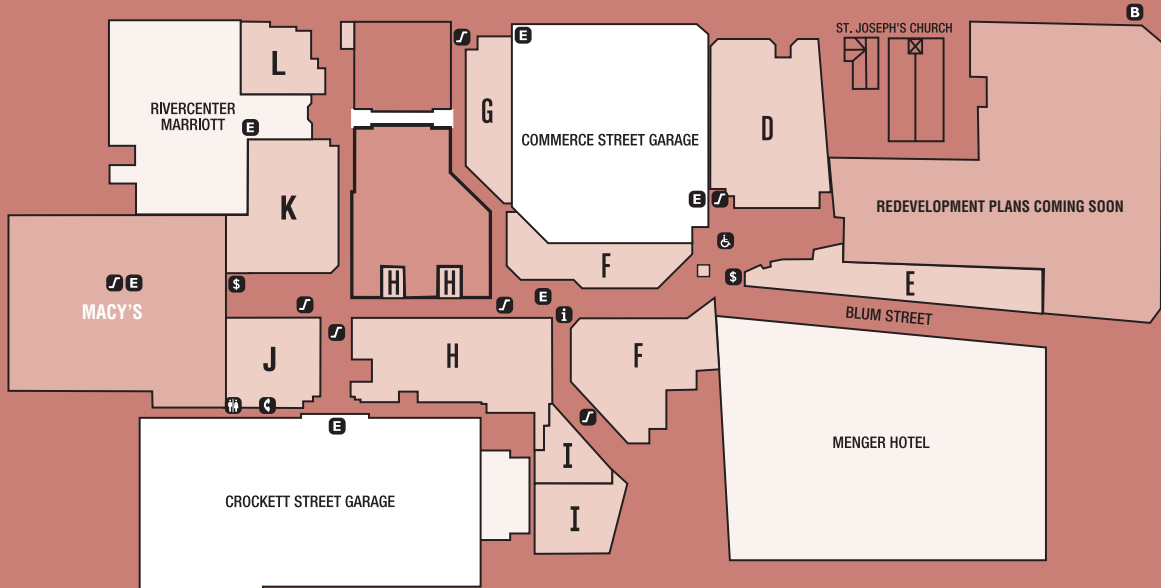

FOOD COURT & SNACKS

- M Auntie Anne's Pretzels 210-223-2291
- B Big Easy Cajun 210-281-0886
- B Cinnabon 210-223-5399
- B Dainy Queen 210-223-8787
- B Gourmet Kabob House 210-270-9290
- N Great American Cookie Co. 210-472-2447
- F Great American Cookie Co. 210-472-2447
- B Great Wraps 210-224-2614
- B Le Petit Bistro 210-223-9879
- B Little Tokyo 210-270-7888
- B Luciano's 210-226-7295
- A Marble Slab Creamery 210-227-9100
- A Nestlé Toll House Café 210-222-2280
- B Sbarro's Italian Eatery 210-227-5452
- B Side Wok Café 210-225-7965
- A Starbucks 210-212-4472
- N Sweet Factory 210-225-7762

ENTERTAINMENT

- S AMC 9 Theaters 210-558-9988
- IMAX Theater 210-225-4629
- S Rivercenter Comedy Club 210-229-1420

ENTERTAINMENT LEVEL

FASHION LEVEL

STREET LEVEL

RIVER LEVEL

LEGEND

- \$ Cash Machine
- M Management Office
- S Escalator
- E Elevator
- ☎ Telephone
- ♿ Handicap Access
- B Bus Stop
- ★ Security Office
- ♿ Restrooms Handicapped Accessible
- i Guest Services by Wyndham Vacation Resorts/Information

RESTAURANTS

- A Chili's 210-212-8152
- A Hooters 210-229-9464
- C Luciano's Ristorante Italiano 210-223-0500
- I Morton's The Steakhouse 210-228-0700
- A Steers and Beers 210-223-9687
- C Tony Roma's Ribs 210-225-7662