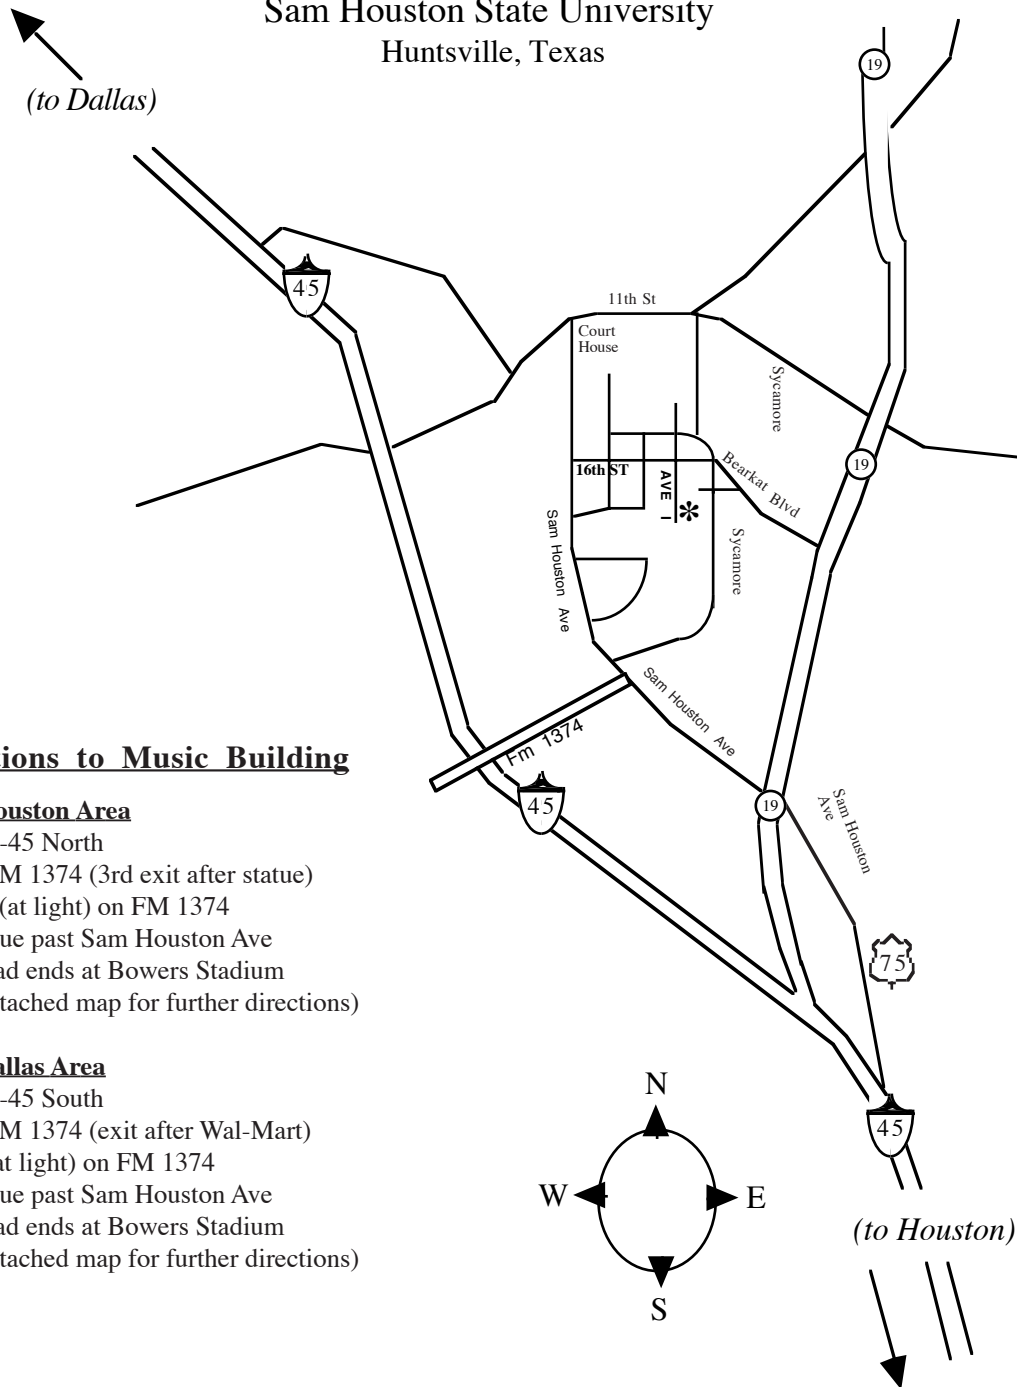

Summer Music Camps

Sam Houston State University
Huntsville, Texas

Directions to Music Building

From Houston Area

- 1) Take I-45 North
- 2) Exit FM 1374 (3rd exit after statue)
- 3) Right (at light) on FM 1374
- 4) continue past Sam Houston Ave
- 5) the road ends at Bowers Stadium
(see attached map for further directions)

From Dallas Area

- 1) Take I-45 South
- 2) Exit FM 1374 (exit after Wal-Mart)
- 3) Left (at light) on FM 1374
- 4) continue past Sam Houston Ave
- 5) the road ends at Bowers Stadium
(see attached map for further directions)